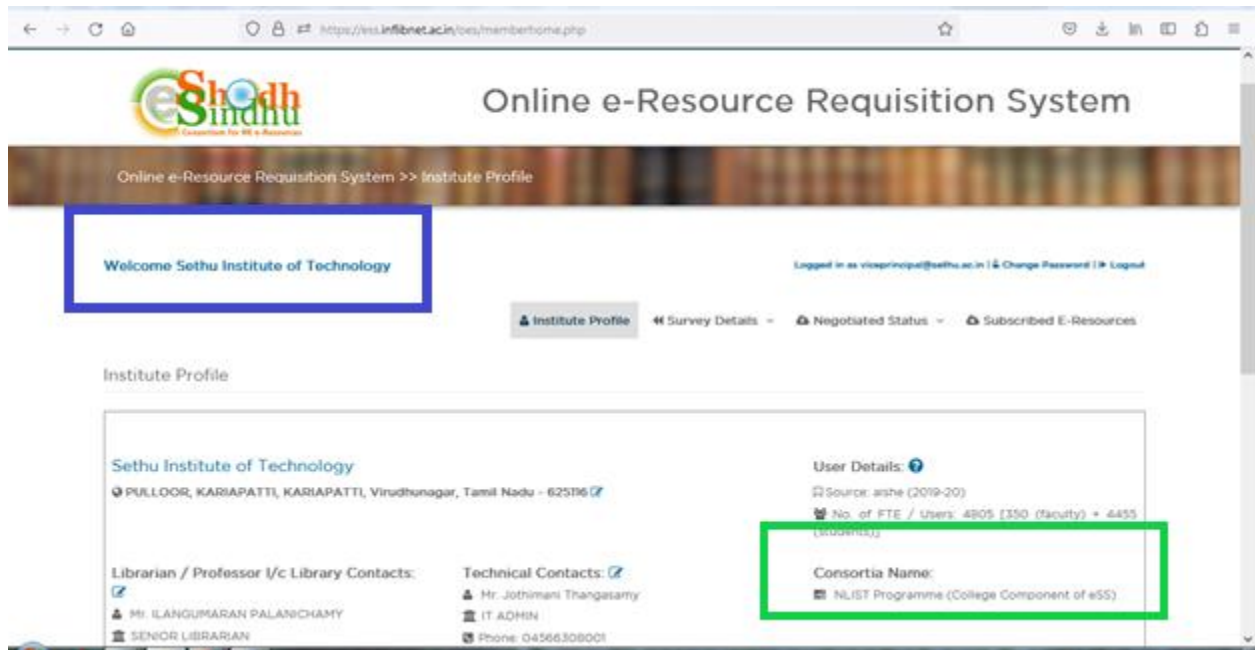

E.SHODH SINDHU

PRINCIPAL
SETHU INSTITUTE OF TECHNOLOGY
PULLOOR, KARIAPATTI - 626 115
VIRUDHUNAGAR (Dt)